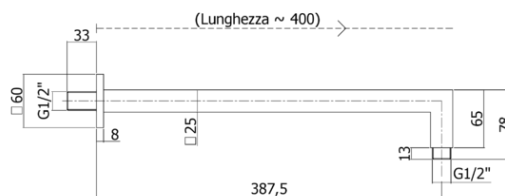

# soffioni doccia - shower heads

- 
- SQUARE shower arm complete with:
  - square wall plate - 60x60mm
  - 1/2"G connections

- SQUARE shower arm complete with:
- square wall plate - 60x60mm
- 1/2"G connections