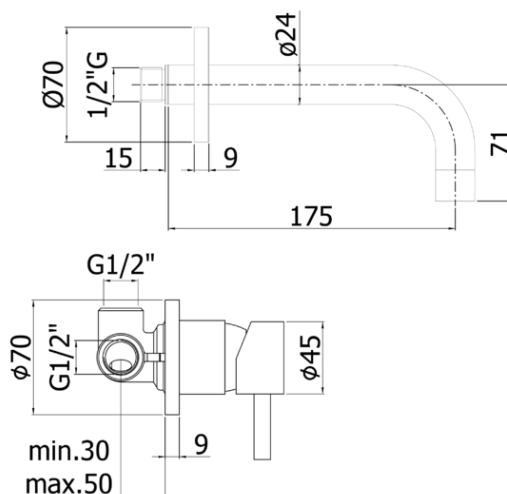

stick

- Concealed single lever basin mixer complete with:
- wall plates $\varnothing 70\text{mm}$
- 1/2"G connections

- Concealed single lever basin mixer complete with:
- wall plates $\varnothing 70\text{mm}$
- 1/2"G connections

ARTICOLO ARTICLE

SK 006..70

- with spout and aerator M22x1 - l. 175mm
- with spout and aerator M22x1 - l. 175mm

SK 007..70

- with spout and aerator M22x1 - l. 245mm
- with spout and aerator M22x1 - l. 245mm