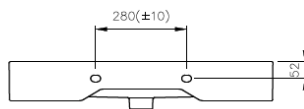

SATINF8046BKM

Countertop/Wall Mounted
With hole for mixer and overflow

Product description

Weight: 21,9 Kg

Color: black

Surface finish: matt

Brand: SAT

EAN: 8592127159270