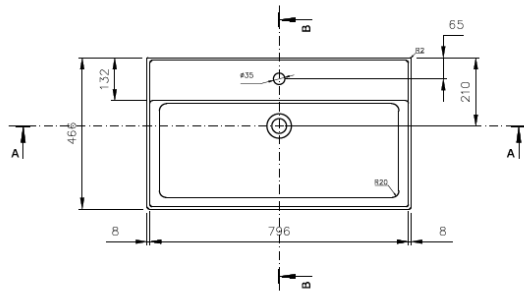

SATINF8046BKM

Countertop/Wall Mounted
With hole for mixer and overflow

Product description

Weight: 21,9 Kg

Color: black

Surface finish: matt

Brand: SAT

EAN: 8592127159270