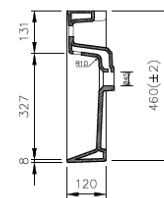

SATINF8046BKM

Countertop/Wall Mounted
With hole for mixer and overflow

Product description

Weight: 21,9 Kg

Color: black

Surface finish: matt

Brand: SAT

EAN: 8592127159270