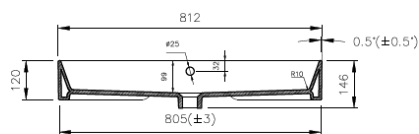

SATINF8046BKM

Countertop/Wall Mounted
With hole for mixer and overflow

Product description

Weight: 21,9 Kg

Color: black

Surface finish: matt

Brand: SAT

EAN: 8592127159270