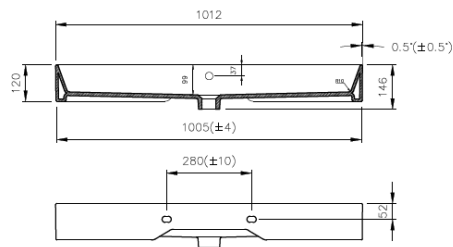

SATINF10046BKM

Countertop/Wall Mounted
With hole for mixer and overflow

Product description

Weight: 27,16 Kg

Color: black

Surface finish: matt

Brand: SAT

EAN: 8592127159218