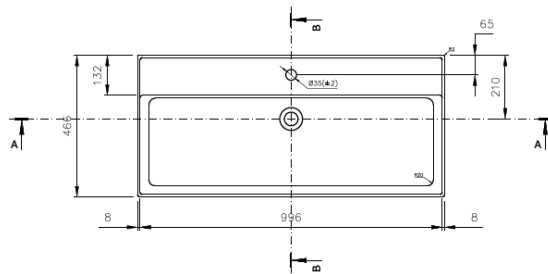

SATINF10046BKM

Countertop/Wall Mounted
With hole for mixer and overflow

Product description

Weight: 27,16 Kg

Color: black

Surface finish: matt

Brand: SAT

EAN: 8592127159218