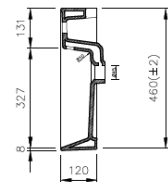

SATINF10046BKM

Countertop/Wall Mounted
With hole for mixer and overflow

Product description

Weight: 27,16 Kg

Color: black

Surface finish: matt

Brand: SAT

EAN: 8592127159218