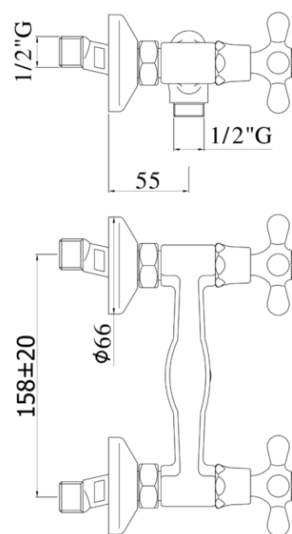

iris-viola

- Wall mounted shower mixer complete with:
- 1/2"G lower connection
- set of 2 S-wall-unions 1/2"x3/4"G and wall-plates

- Wall mounted shower mixer complete with:
- 1/2"G lower connection
- set of 2 S-wall-unions 1/2"x3/4"G and wall-plates

IRV 168D.. / VLV 168D..

- CR - Chrome | Chrome
- CO - Chrome + gold finish | Chrome + gold finish
- CC - colour + chrome | colour + chrome
- CG - Colour (glossy white or black) + gold finish | Colour (glossy white or black) + gold finish
- BR - Bronze | Bronze
- RM - Copper | Copper
- GF - Gold finish | Gold finish

ARTICOLO ARTICLE

IRV 168D.. / VLV 168D..

- with LUX metal swivelling bracket
- with Iris metal hand-shower
- with 1500mm double interlock flexible hose
- with LUX metal swivelling bracket
- with Iris metal hand-shower
- with 1500mm double interlock flexible hose

IRV 168.. / VLV 168..

- without shower set
- without shower set

RAPPORTO PROVA PORTATA FLOW RATE REPORT

	Uscita outlet	Pressione / Pressure (bar)									
		0,5	1	1.5	2	2.5	3	3.5	4	4.5	5
Portata / Flow rate (l / min)		21.8	31.4	38.44	44.42	49.78	54.38	58.93	62.94	66.95	70.35